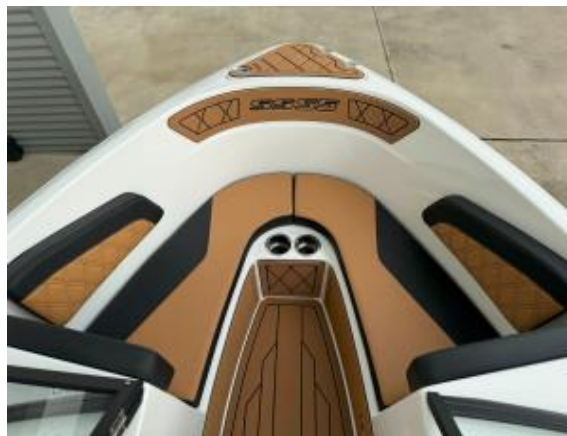

## Stejcraft SS55 Outboard Bow Rider 2025 Model

\$82,990