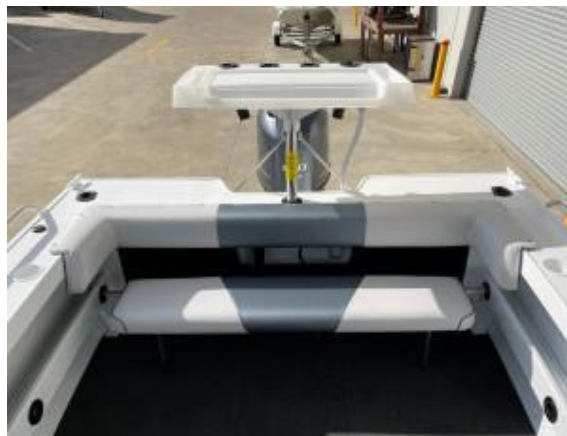

Stacer 539 Sea Runner SE Yamaha F130 2025 Model

\$68,990

Specifications

Boat Details

Price	\$68,990	Boat Brand	Stacer
Model	539 Sea Runner SE	Length	5.59
Year	2025	Category	Aluminium Boats
Hull Style	Single	Hull Type	Aluminium
Power Type	Power	Stock Number	539SRSEF130LA23
Condition	New	State	New South Wales
Suburb	MULGRAVE	Engine Make	Yamaha

Finance Available

From \$ p/w[^]. Please call 1300 787 288 for more information.

Description

Stacer 539 Sea Runner SE Half Cabin - Boat for Sale (2025 Model)

Yamaha 130HP 4 Stroke Outboard with 2 x Yamaha 6Y8 Digital Gauges

Package includes:

- SE Package
- Ski Pole
- Stacer Deluxe Cutting Board
- Fusion Stereo System
- VHF Radio
- Cabin Bunk Cushions
- Cabin Infill Board and Cushion
- Cabin Backrest Cushions
- Hydraulic Tilt Steering
- Bimini Canopy and Storage Sock
- Front and Side Clears
- Burley Bucket
- Two Tone Painted Hull with Sport Stripes (Upgrade)
- Revolution Hull Design
- 2 x Stacer Deluxe Maritime Seats
- Drivers side seat slide on Maritime Seat
- Rear Folding Lounge with Deluxe Wraparound Backrest
- Under Bunk Storage
- Underfloor Storage
- Garmin Colour Fishfinder/GPS Combo with Maps (7 inch)
- Side Pockets
- Marine Battery and Isolation Switch
- Inshore Safety Gear 7 people
- 2 x Maxi Brackets
- Stainless Ladder
- 12V Power Outlet
- 95L Underfloor Fuel Tank with Water Separating Fuel Filter
- Anchorwell
- Flat Aluminium Side Sheets
- Gunnel Rubber Inserts
- Fully Welded Gunnels and Side Sheets
- Self Draining Scuppers
- Bow Rail and Roller
- Transom Pole Mount Insert
- 2 x Rod Holders
- 4 x Drink Holders
- LED Navigation Lights
- Auto Bilge Pump