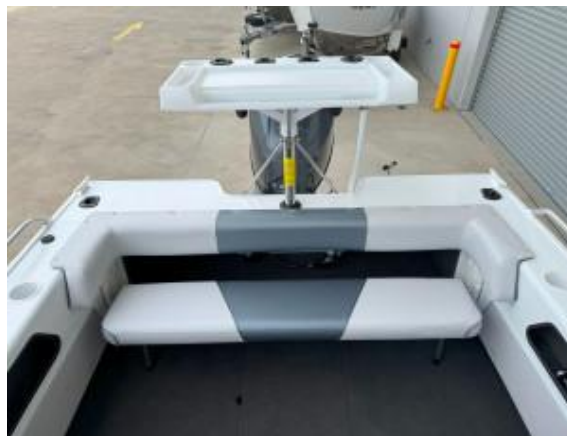

Stacer 519 Wild Rider SE Yamaha F115 2025 Model

\$62,990

Specifications

Boat Details

Price	\$62,990	Boat Brand	Stacer
Model	519 Wild Rider SE	Length	5.24
Year	2025	Category	Aluminium Boats
Hull Style	Single	Hull Type	Aluminium
Power Type	Power	Stock Number	519WRSEBF115
Condition	New	State	New South Wales
Suburb	MULGRAVE	Engine Make	Yamaha

Stacer Aluminium Single Axle Trailer with Mechanical Override Brakes, 13 Inch Wheels and LED Lights

Package includes:

- SE Package
- Ski Pole
- Stacer Deluxe Cutting Board
- Fusion Stereo System
- VHF Radio
- Bow Infill Board and Cushion
- Hydraulic Tilt Steering
- Bow Cover
- Removable Bow Table
- Burley Bucket
- Bimini Canopy and Storage Sock
- Black Painted Hull with Sport Stripes
- Revolution Hull Design
- Stacer Maritime Seats
- Drivers side seat slide on Maritime Seat
- Rear Folding Lounge with Deluxe Wraparound Backrest
- Bow Rider Cushions and Backrest
- Garmin Echomap 75SV Colour Fishfinder/GPS Combo
- Marine Battery and Isolation Switch
- Inshore Safety Gear 7 people
- 2 x Maxi Brackets
- Stainless Ladder
- 12V Power Outlet
- 95L Underfloor Fuel Tank with Water Separating Fuel Filter
- Stacer Low Profile Sports Deck
- Centre Opening Windscreen
- Flat Aluminium Side Sheets
- Gunnel Rubber Inserts
- Fully Welded Gunnels and Side Sheets
- Self Draining Scuppers
- Cockpit Lights
- Underfloor Ski Locker Storage
- Port and Starboard Storage Consoles
- Anchorwell Under Front Bow Cushion
- Bow Rail and Roller
- Transom Pole Mount Insert

Stacer's Revolution Hull Design is the hull that does it all. The Revolution Hull Design is a High Performing Hull that Glides over the Water providing a More Well Balanced ride with Superior Stability Underway and at Rest. With a concave bow the hull cuts through the water with ease and the EVO Advanced pressing in the back part of the hull provides greater stability at rest.