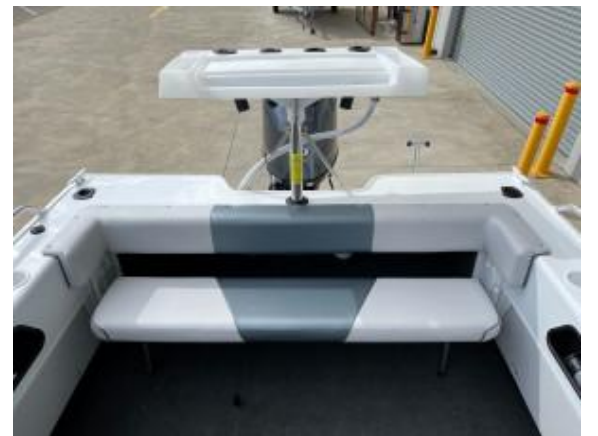

Stacer 519 Wild Rider SE Yamaha F115 2025 Model

\$63,990

Specifications

Boat Details

Price	\$63,990	Boat Brand	Stacer
Model	519 Wild Rider SE	Length	5.24
Year	2025	Category	Aluminium Boats
Hull Style	Single	Hull Type	Aluminium
Power Type	Power	Stock Number	519WRSEF115LB
Condition	New	State	New South Wales
Suburb	MULGRAVE	Engine Make	Yamaha

The 519 Wild Rider is a family favourite, with loads of usable space in the cockpit and bow areas plus a very generous internal freeboard which makes for an extremely comfortable experience on the water. The 519 Wild Rider has always been a popular model that is rated to carry up to a 115HP outboard and has a 7 person carrying capacity. You will have no issues fishing the harbour with the family one day then going skiing the next in this great package from Stacer. Great family boat that seats 7 adults, get the kids out on the water and start living!