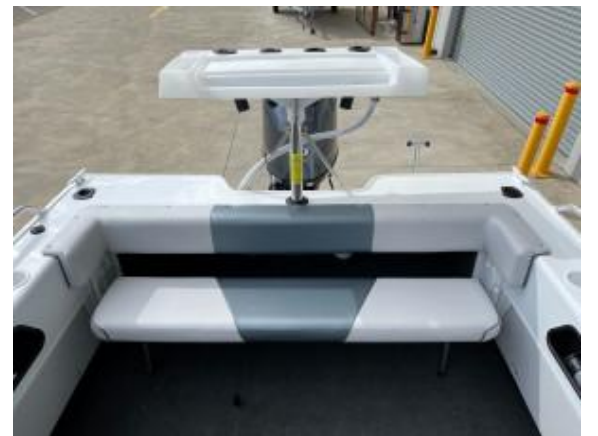

## Stacer 519 Wild Rider SE Yamaha F115 2025 Model

\$63,990

#### Boat Details

Price	\$63,990	Boat Brand	Stacer
Model	519 Wild Rider SE	Length	5.24
Year	2025	Category	Aluminium Boats
Hull Style	Single	Hull Type	Aluminium
Power Type	Power	Stock Number	519WRSEF115LB
Condition	New	State	New South Wales
Suburb	MULGRAVE	Engine Make	Yamaha

Stacer's Revolution Hull Design is the hull that does it all. The Revolution Hull Design is a High Performing Hull that Glides over the Water providing a More Well Balanced ride with Superior Stability Underway and at Rest. With a concave bow the hull cuts through the water with ease and the EVO Advanced pressing in the back part of the hull provides greater stability at rest.

The 519 Wild Rider is a family favourite, with loads of usable space in the cockpit and bow areas plus a very generous internal freeboard which makes for an extremely comfortable experience on the water. The 519 Wild Rider has always been a popular model that is rated to carry up to a 115HP outboard and has a 7 person carrying capacity. You will have no issues fishing the harbour with the family one day then going skiing the next in this great package from Stacer. Great family boat that seats 7 adults, get the kids out on the water and start living!