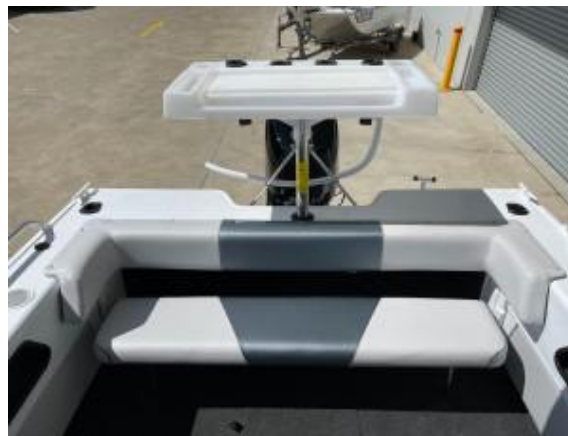

Stacer 519 Wild Rider SE Suzuki DF90 2025 Model

\$58,990

Specifications

Boat Details

Price	\$58,990	Boat Brand	Stacer
Model	519 Wild Rider SE	Length	5.24
Year	2025	Category	Aluminium Boats
Hull Style	Single	Hull Type	Aluminium
Power Type	Power	Stock Number	519WRSEDF90
Condition	New	State	New South Wales
Suburb	MULGRAVE	Engine Make	Suzuki

Stacer Aluminium Single Axle Trailer with Mechanical Override Brakes, 13 Inch Wheels and LED Lights

Package includes:

- SE Package
- Ski Pole
- Stacer Deluxe Cutting Board
- Fusion Stereo System
- VHF Radio
- Bow Infill Board and Cushion
- Hydraulic Tilt Steering
- Bow Cover
- Removable Bow Table
- Burley Bucket
- Bimini Canopy and Storage Sock
- White Painted Hull with Sport Stripes
- Revolution Hull Design
- Stacer Maritime Seats
- Drivers side seat slide on Maritime Seat
- Rear Folding Lounge with Deluxe Wraparound Backrest
- Bow Rider Cushions and Backrest
- Garmin Echomap 75SV Colour Fishfinder/GPS Combo
- Marine Battery and Isolation Switch
- Inshore Safety Gear 7 people
- 2 x Maxi Brackets
- Stainless Ladder
- 12V Power Outlet
- 95L Underfloor Fuel Tank with Water Separating Fuel Filter
- Stacer Low Profile Sports Deck
- Centre Opening Windscreen
- Flat Aluminium Side Sheets
- Gunnel Rubber Inserts
- Fully Welded Gunnels and Side Sheets
- Self Draining Scuppers
- Cockpit Lights
- Underfloor Ski Locker Storage
- Port and Starboard Storage Consoles
- Anchorwell Under Front Bow Cushion
- Bow Rail and Roller
- Transom Pole Mount Insert

Stacer's Revolution Hull Design is the hull that does it all. The Revolution Hull Design is a High Performing Hull that Glides over the Water providing a More Well Balanced ride with Superior Stability Underway and at Rest. With a concave bow the hull cuts through the water with ease and the EVO Advanced pressing in the back part of the hull provides greater stability at rest.