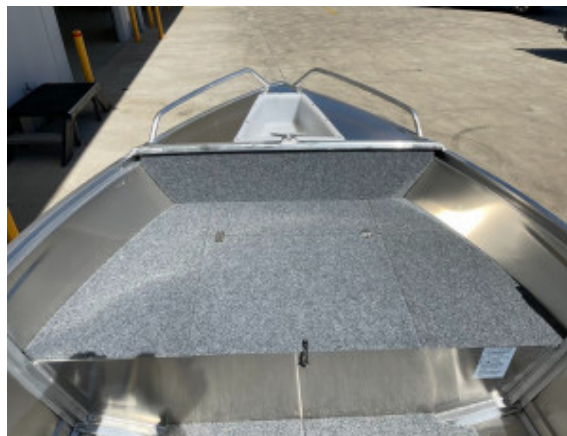

Stacer 429 Rampage Suzuki DF30 2025 Model

\$19,490

Specifications

Boat Details

Price	\$19,490	Boat Brand	Stacer
Model	429 RAMPAGE	Length	4.21
Year	2025	Category	Aluminium Boats
Hull Style	Single	Hull Type	Aluminium
Power Type	Power	Stock Number	429RAMPAGEDF30
Condition	New	State	New South Wales
Suburb	MULGRAVE	Engine Make	Suzuki

Finance Available

From \$ p/w[^]. Please call 1300 787 288 for more information.

Description

Stacer 429 Rampage - boat for Sale (2025 Model)

Suzuki 30HP 4 Stroke Outboard with Electric Start + Power Tilt

Stacer Aluminium Single Axle Trailer with 13 inch wheels

Package includes:

- Transducer Bracket
- 2 x Rod Holders
- Marine Battery & Box
- Carpeted Low Floor
- Carpeted Fuel Tank Rack
- Forward Casting Platform with Storage
- Anchorwell
- Transom step and rail
- 2 x side pockets
- Bench Seat
- Low Bow and Side Rails
- Inshore Safety Gear 4 people
- Fuel Tank and Line
- 12 Months Boat and Trailer Registration
- 5 Year Boat and Trailer Warranty