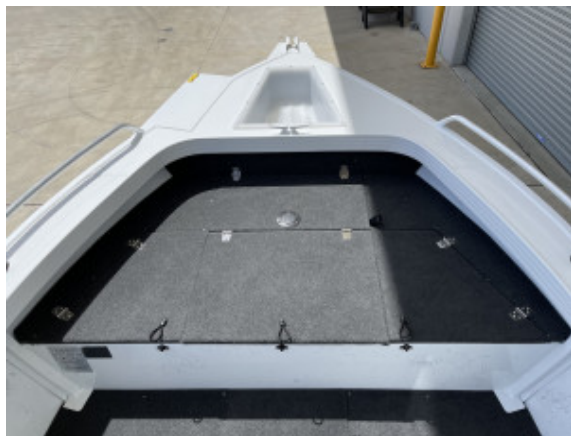

Stacer 429 Outlaw Side Console Suzuki DF50 2025 Model

\$30,490

Specifications

Boat Details

Price	\$30,490	Boat Brand	Stacer
Model	429 OUTLAW SIDE CONSOLE	Length	4.42
Year	2025	Category	Aluminium Boats
Hull Style	Single	Hull Type	Aluminium
Power Type	Power	Stock Number	429OUTLAWSCDF5025
Condition	New	State	New South Wales
Suburb	MULGRAVE	Engine Make	Suzuki

Finance Available

From \$ p/w[^]. Please call 1300 787 288 for more information.

Description

Stacer 429 Outlaw Side Console (NEW MODEL WITH REVOLUTION HULL DESIGN) - boat for Sale (2025 Model)

Suzuki 50HP 4 Stroke Outboard

Package includes:

- White Painted Hull with Sport Stripes
- Fully Welded Top Decks
- 2 x Stacer Folding Seat
- Lowrance Colour Fishfinder
- Marine Battery and Box
- Inshore Safety Gear 4 people
- Forward Casting Platform and Storage Area
- Rear Casting Platform
- Casting Platform Underfloor Seat Spigot
- Bow Mount Bracket
- Plumbed Live Bait Tank
- Anchorwell
- Glovebox
- LED Navigation Lights
- Auto Bilge Pump
- Battery Isolation Switch
- Boat Tie Down Straps
- Motor Support Bracket
- 12 Months Boat and Trailer Registration
- Renowned Stacer REVOLUTION Hull Design
- 3 + 2 Year Boat Warranty

The 429 Outlaw is a proven performer with the perfect blend of performance whilst underway and stability at rest. All produced from Stacer's Revolution Hull Design. The 429 Outlaw SC can take a 50HP Max and 4 person capacity. You will have no issues fishing the Harbour or close offshore reefs in this great package from Stacer. This little boat punches above its weight!