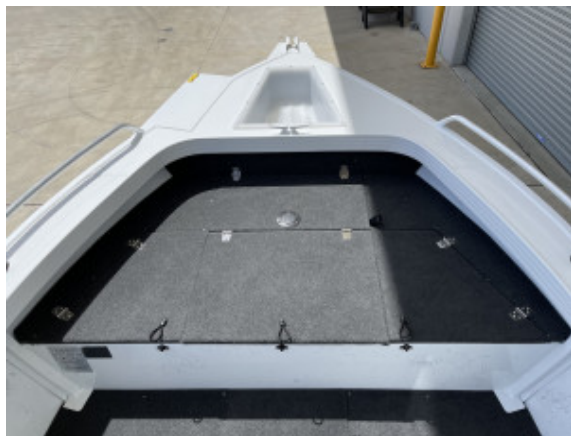

Specifications

Boat Details

Price	$30,490	Boat Brand	Stacer
Model	429 OUTLAW SIDE CONSOLE	Length	4.42
Year	2025	Category	Aluminium Boats
Hull Style	Single	Hull Type	Aluminium
Power Type	Power	Stock Number	429OUTLAWSCDF5025
Condition	New	State	New South Wales
Suburb	MULGRAVE	Engine Make	Suzuki

Finance Available

From $ p/w[^]. Please call 1300 787 288 for more information.

Description

Stacer 429 Outlaw Side Console (NEW MODEL WITH REVOLUTION HULL DESIGN) - boat for Sale (2025 Model)

Suzuki 50HP 4 Stroke Outboard

Stacer Aluminium Single Axle Trailer with 13 inch wheels

Terms & Condition

This weekly repayment estimate is provided by Stratton Finance Pty Ltd (Australian Credit Licence No. 364340) ("Stratton"). Stratton is a finance broker. This repayment is calculated with an interest rate of % p.a. over a term of months. The interest rate is indicative of the rates on offer through Stratton's lending panel. The repayment estimate applies to the price shown. The price shown may not include other additional costs such as stamp duty, government fees and other charges payable in relation to the item. This estimate should be used for information purposes only and is not an offer of finance on particular terms. Credit fees, service fees and charges may apply. Credit to approved applicants only. A quote, details of all fees and charges may be obtained by contacting Stratton via stratton.com.au or calling 1300 955 600.