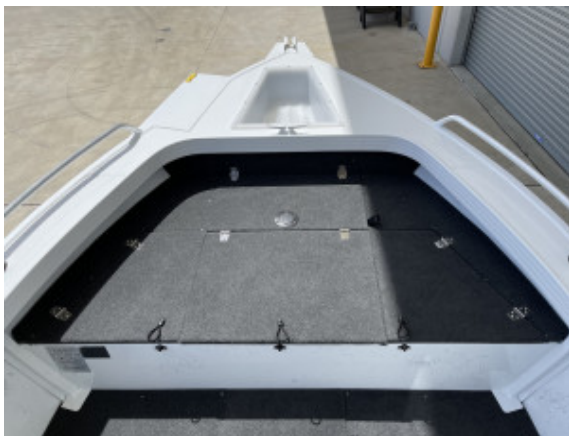

Specifications

Boat Details

Price	$30,490	Boat Brand	Stacer
Model	429 OUTLAW SIDE CONSOLE	Length	4.42
Year	2025	Category	Aluminium Boats
Hull Style	Single	Hull Type	Aluminium
Power Type	Power	Stock Number	429OUTLAWSCDF5025
Condition	New	State	New South Wales
Suburb	MULGRAVE	Engine Make	Suzuki

Finance Available

From $ p/w[^]. Please call 1300 787 288 for more information.

Description

Stacer 429 Outlaw Side Console (NEW MODEL WITH REVOLUTION HULL DESIGN) - boat for Sale (2025 Model)

Suzuki 50HP 4 Stroke Outboard

Stacer Aluminium Single Axle Trailer with 13 inch wheels

Terms & Condition

This weekly repayment estimate is provided by Stratton Finance Pty Ltd (Australian Credit Licence No. 364340) ("Stratton"). Stratton is a finance broker. This repayment is calculated with an interest rate of % p.a. over a term of months. The interest rate is indicative of the rates on offer through Stratton's lending panel. The repayment estimate applies to the price shown. The price shown may not include other additional costs such as stamp duty, government fees and other charges payable in relation to the item. This estimate should be used for information purposes only and is not an offer of finance on particular terms. Credit fees, service fees and charges may apply. Credit to approved applicants only. A quote, details of all fees and charges may be obtained by contacting Stratton via stratton.com.au or calling 1300 955 600.